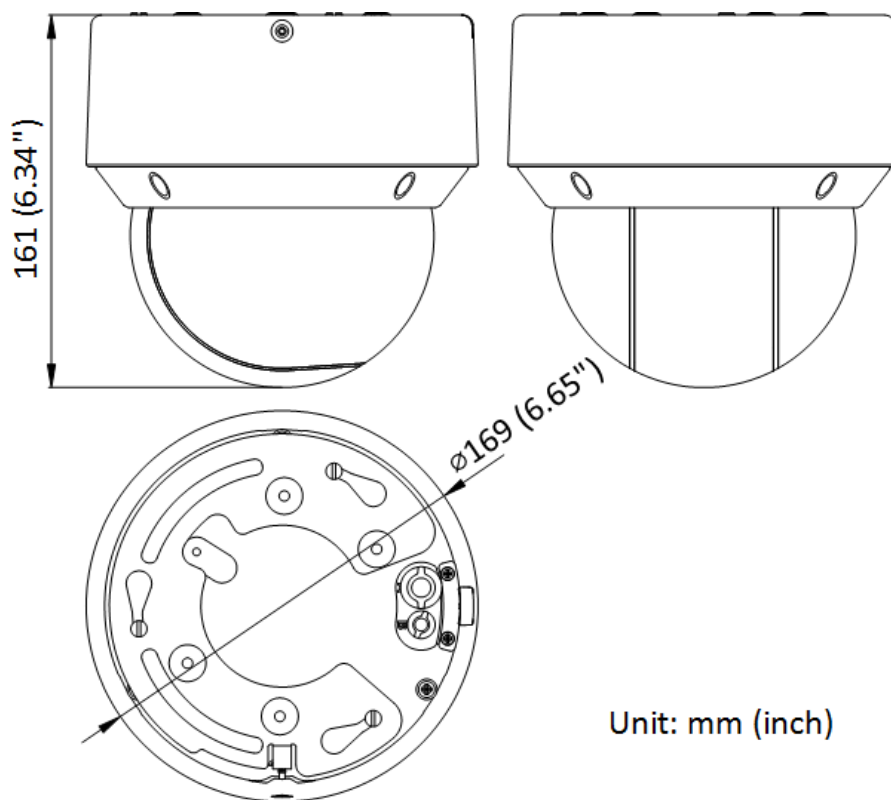

▪ **Dimension**

▪ **Accessory**

▪ **Included**

KPL-040F-VI

Power adapter

▪ **Optional**

DS-1691ZJ-M	DS-1605ZJ	DS-1671ZJ-SD11	DS-1280ZJ-SD11	DS-1691ZJ-L